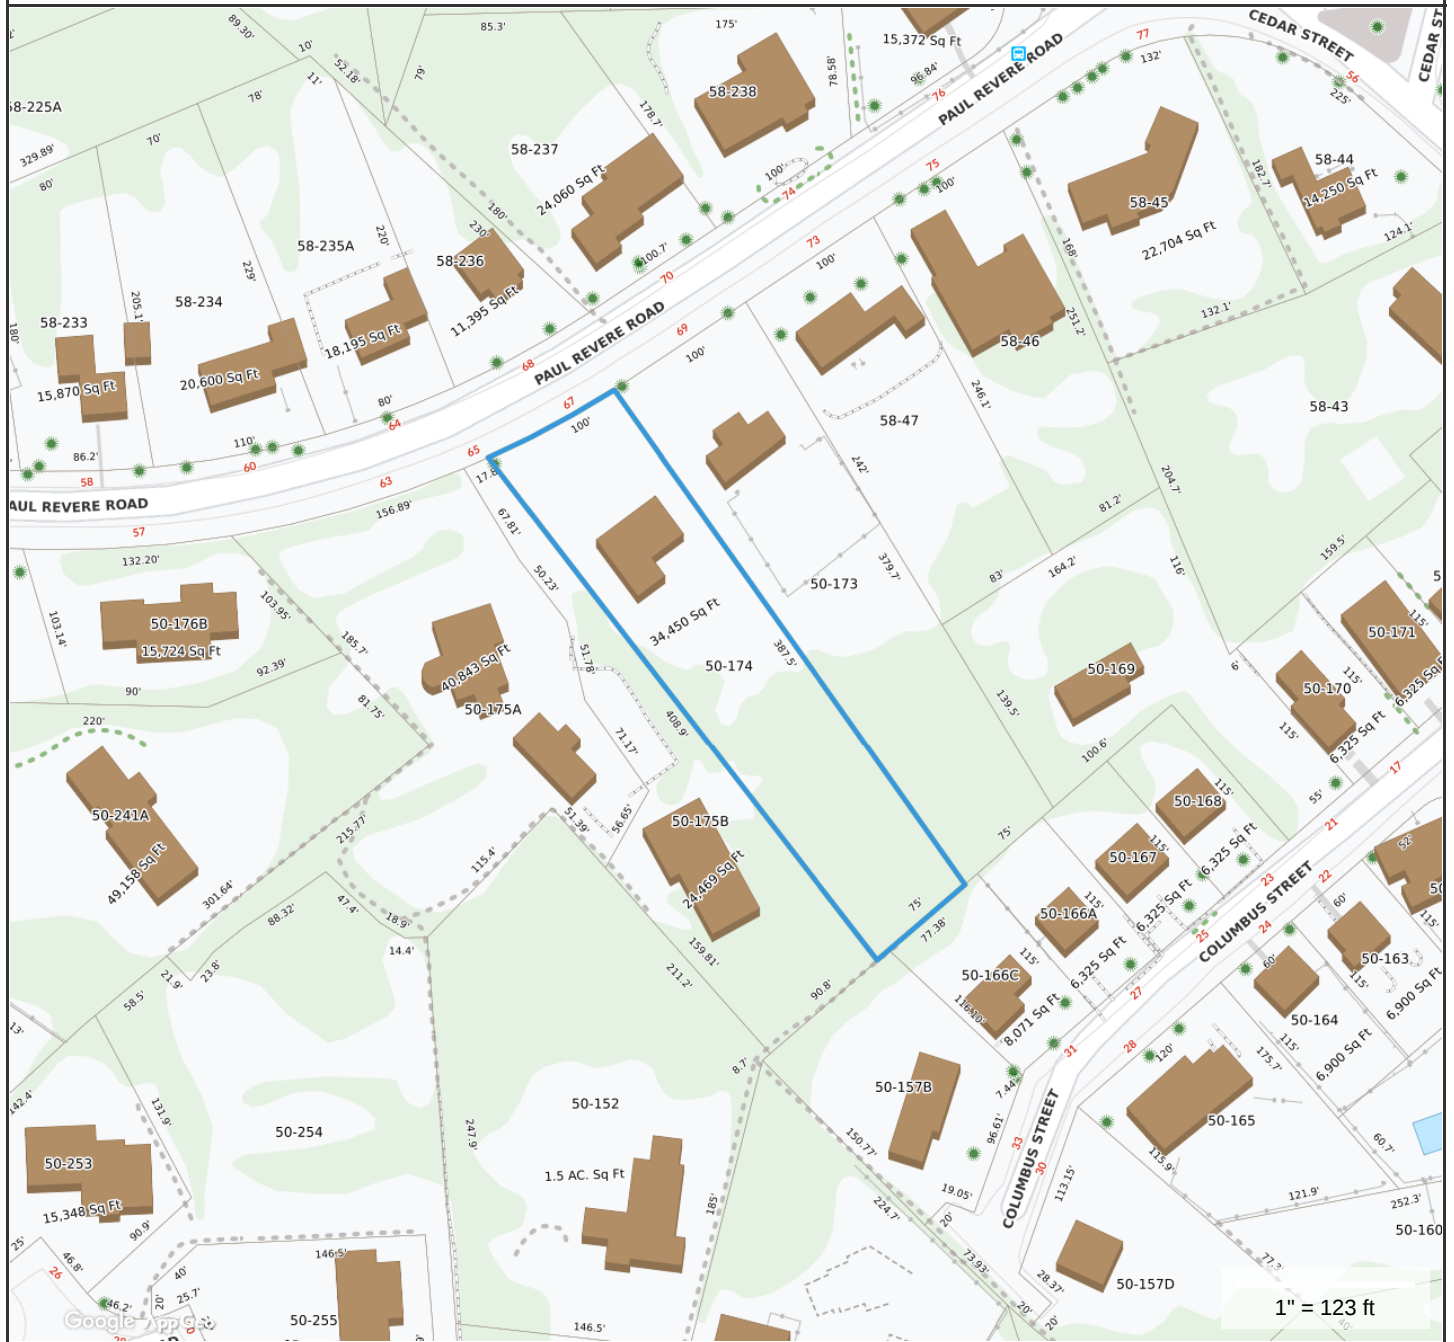

67 Paul Revere Rd, Lexington

Property Information

Property ID 50-174
Location 67 PAUL REVERE RD
Owner HAMILTON BENJAMIN RUSSELL &

MAP FOR REFERENCE ONLY NOT A LEGAL DOCUMENT

Town of Lexington, MA makes no claims and no warranties, expressed or implied, concerning the validity or accuracy of the GIS data presented on this map.

Geometry updated 5/30/2019
 Data updated 5/30/2019